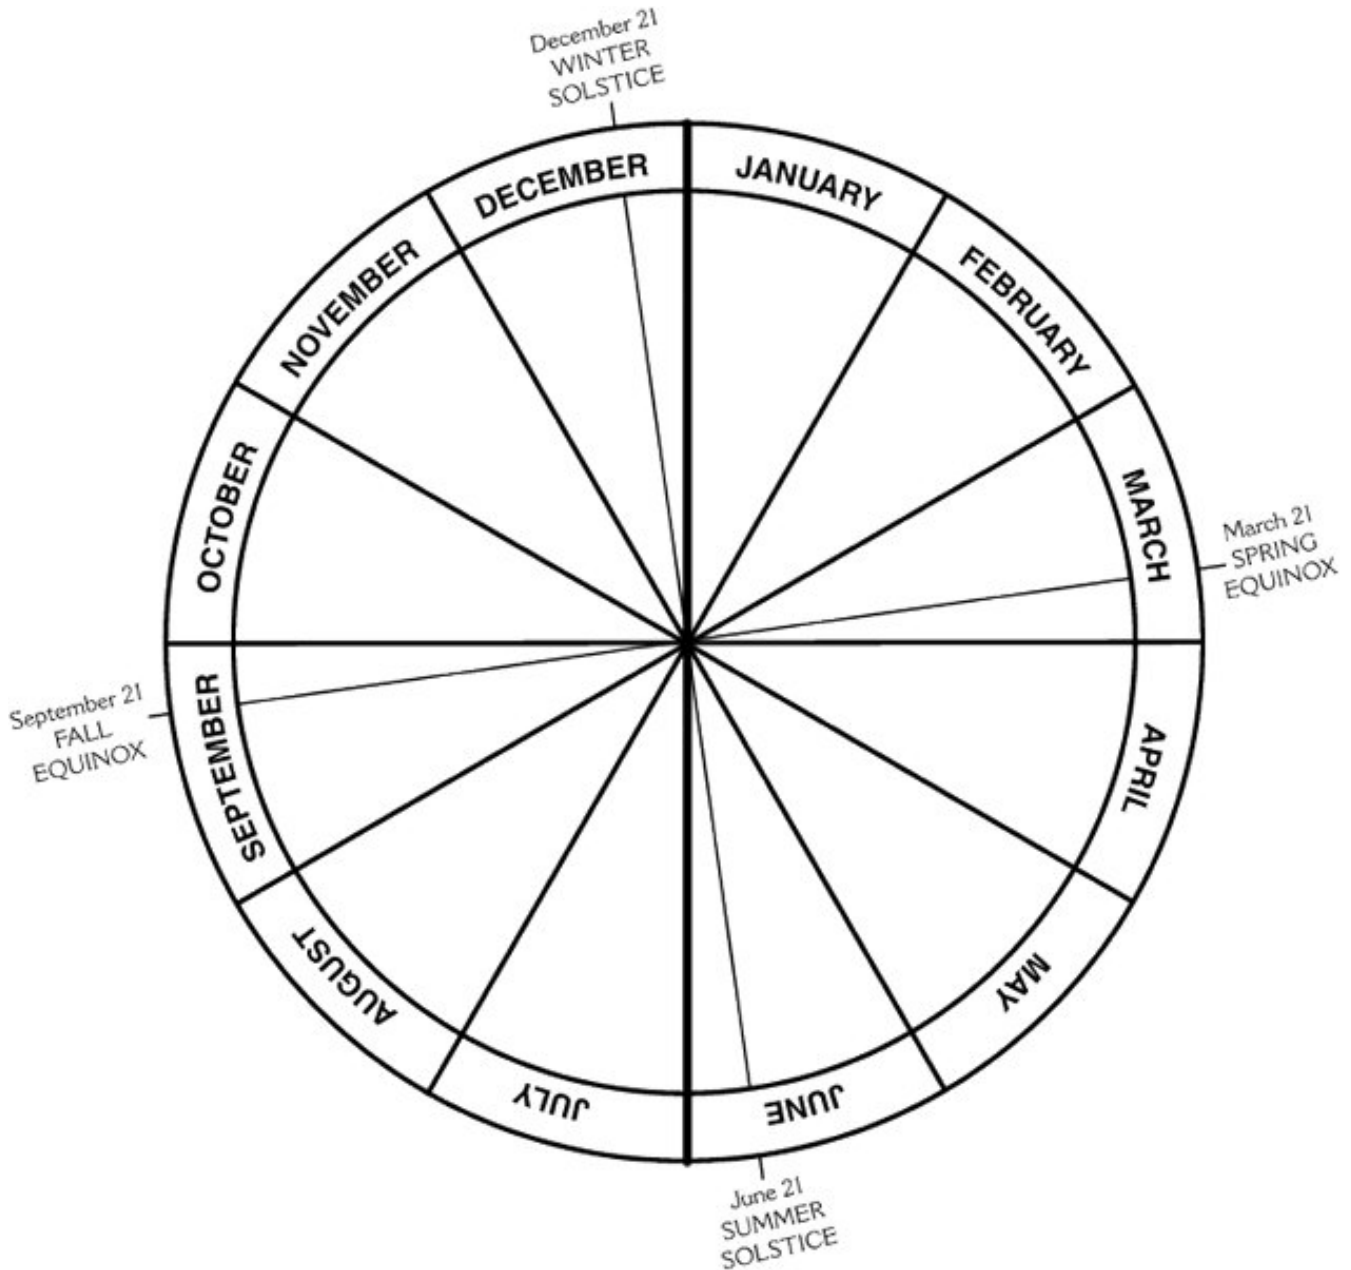

Seasonal Round Calendar ~ English

Reproduced from *All Around the Year* (1994) by Jack Santino with permission of the University of Illinois Press. Adapted with permission from www.louisianovoices.org. This calendar displays the solstices for the Northern Hemisphere. Seasons are opposite in the Southern Hemisphere.